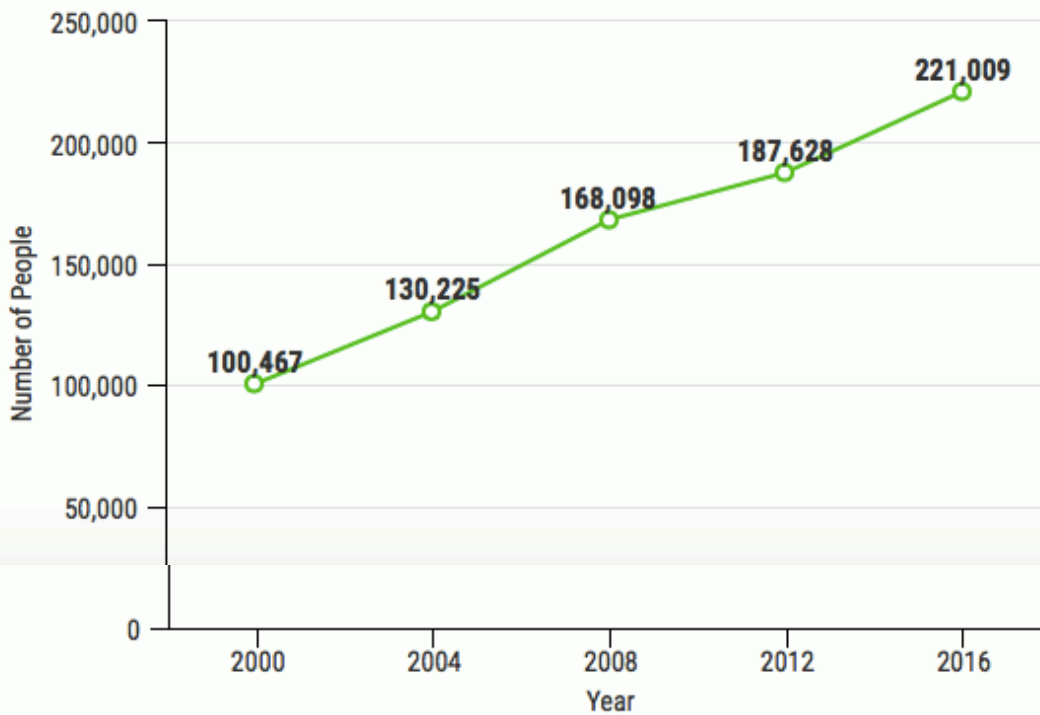

FACTS ABOUT

FORSYTH COUNTY

@sfhsbirdfeed

@thebirdfeed

sfhsbirdfeed

Population of Forsyth County

Breakdown of Schools in Forsyth County

Breakdown of High Schools

	Year Established	Approx. Enrollment
Central HS	1955	2,089
South Forsyth HS	1989	3,167
North Forsyth HS	1994	2,400
West Forsyth HS	2008	2,362
Lambert HS	2009	2,741
Denmark HS	2018	TBD

In the past 35 years, five new high schools have been built to accommodate the increase in population, six including Alliance Academy (opening for the 2018-2019 school year). This is where a portion of the development comes from.