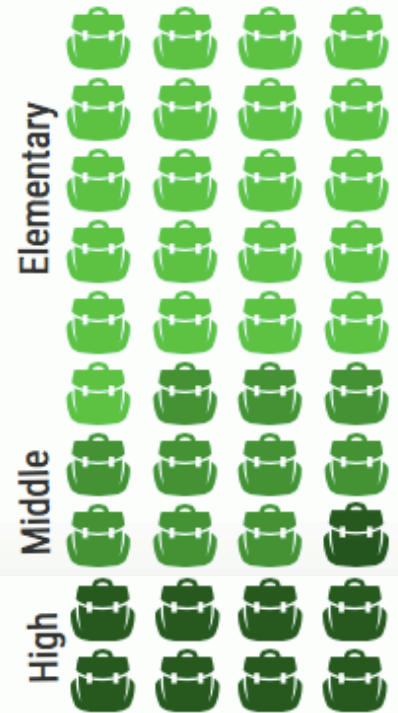

FACTS ABOUT

FORSYTH COUNTY

@sfhsbirdfeed

@thebirdfeed

sfhsbirdfeed

Population of Forsyth County

Breakdown of Schools in Forsyth County

Breakdown of High Schools

	Year Established	Approx. Enrollment
Central HS	1955	2,089
South Forsyth HS	1989	3,167
North Forsyth HS	1994	2,400
West Forsyth HS	2008	2,362
Lambert HS	2009	2,741
Denmark HS	2018	TBD

In the past 35 years, five new high schools have been built to accommodate the increase in population, six including Alliance Academy (opening for the 2018-2019 school year). This is where a portion of the development comes from.